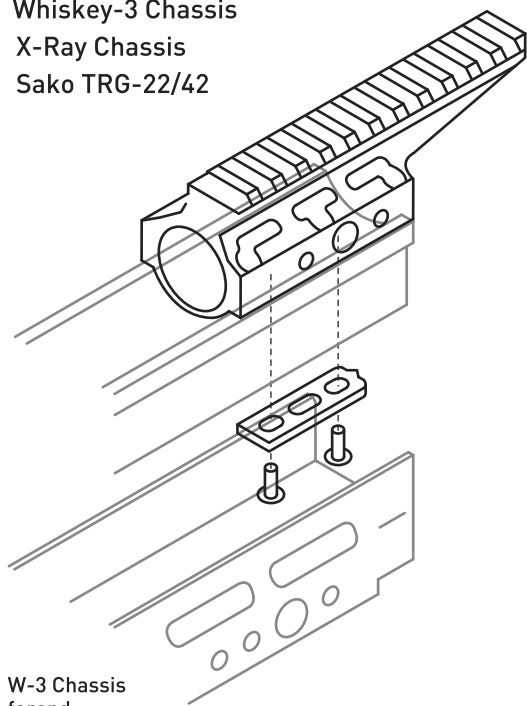

# INTEGRATED NIGHT VISION RAIL

Tools required: 4mm hex key

Fits: Whiskey-3 Chassis

X-Ray Chassis

Sako TRG-22/42

W-3 Chassis  
forend